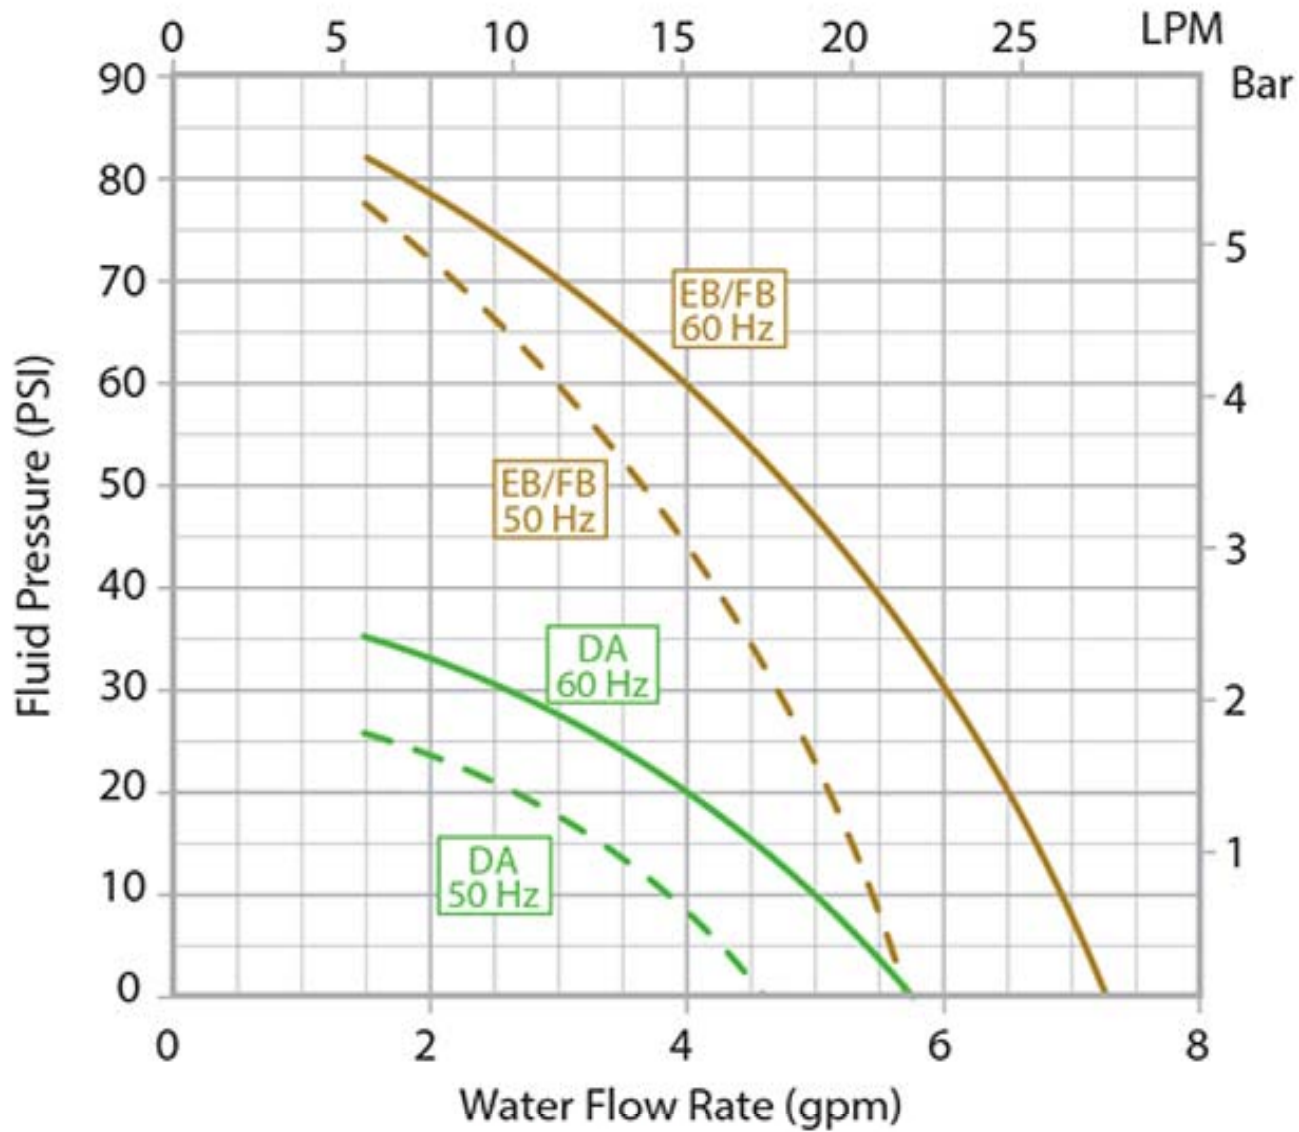

RC030-RC045 Centrifugal and Turbine Pumps

- EB:** Turbine Pump, Brass, 1/2 hp
- FB:** Turbine Pump, Stainless Steel, 1/2 hp
- DA:** Centrifugal Pump, Brass, 1/4 hp