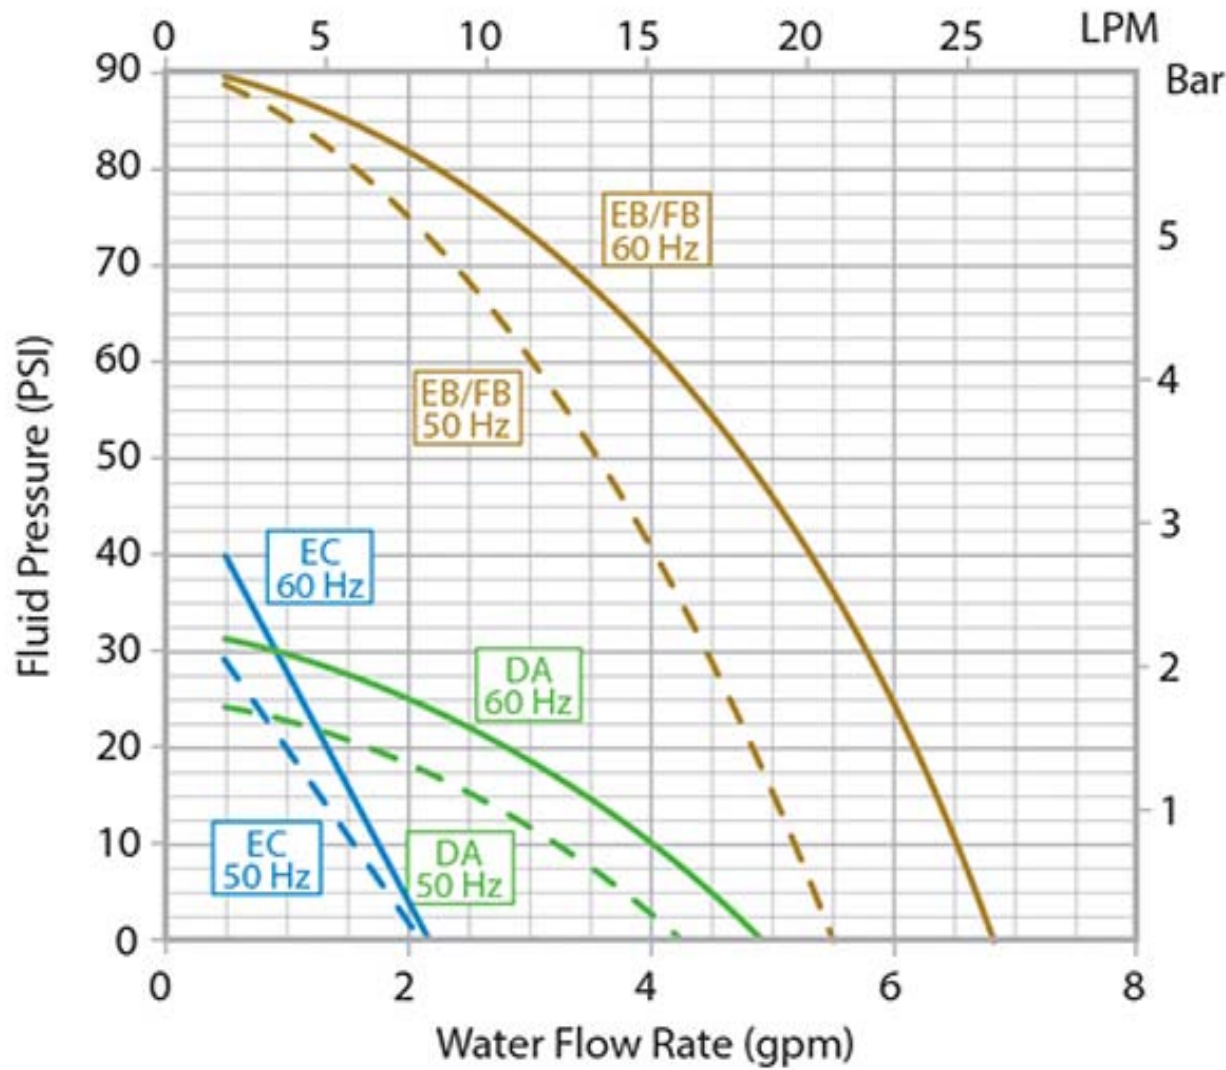

RC011-RC022 Centrifugal and Turbine Pumps

EB: Turbine Pump, Brass, 1/2 hp

FB: Turbine Pump, Stainless Steel, 1/2 hp

DA: Centrifugal Pump, Brass, 1/4 hp

EC: Turbine Pump, Brass, 1/6 hp

Includes pressure drop through chiller