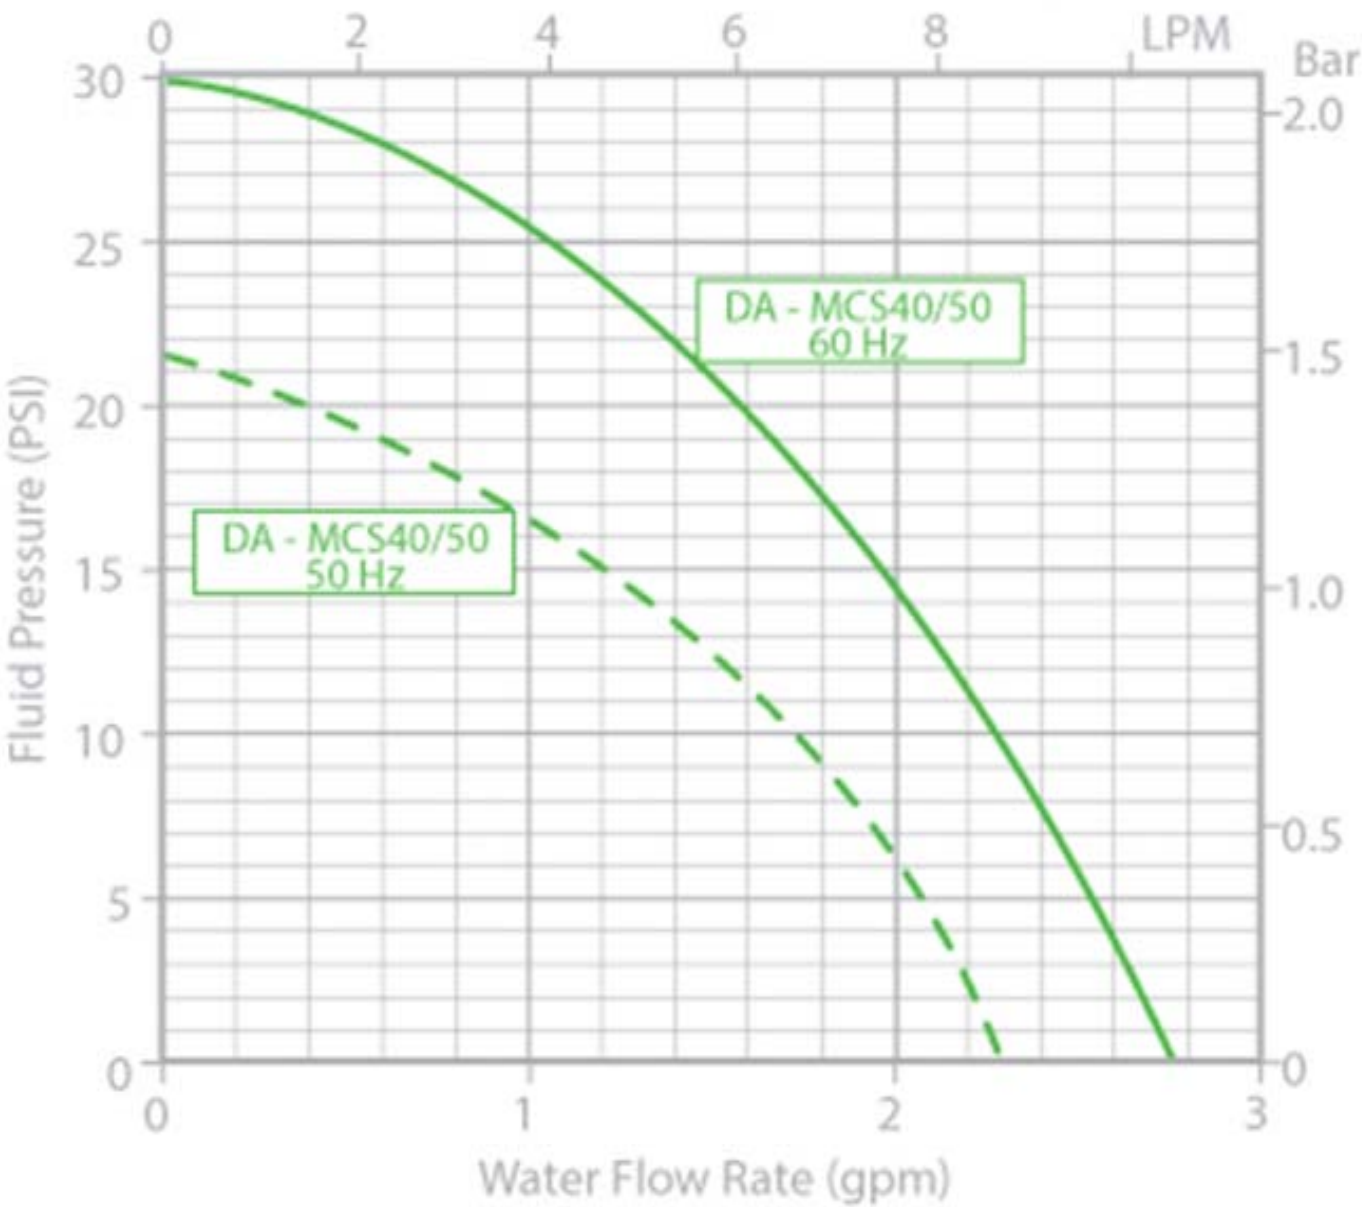

# MCS40/50 Centrifugal Pumps

DA: Centrifugal Pump, Brass, 1/4 hp

Includes pressure drop through system